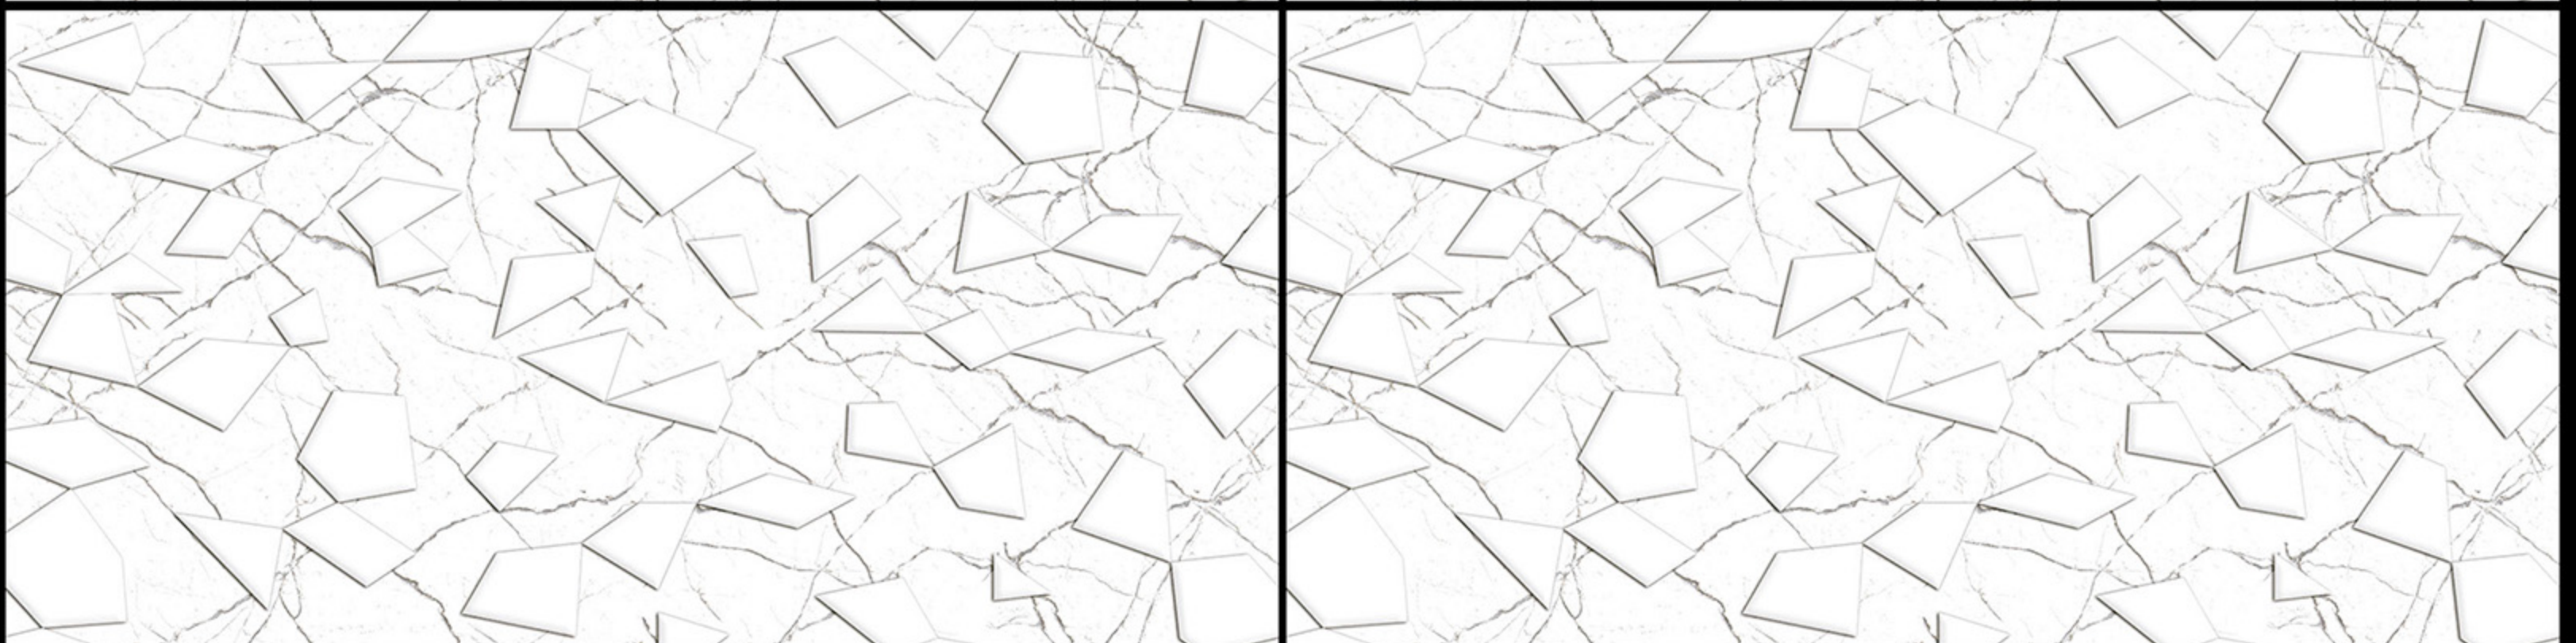

Glossy Finish
300 x 600 mm

AC_0003

AC_0003

AC_0003

DIGITAL Wall Tiles