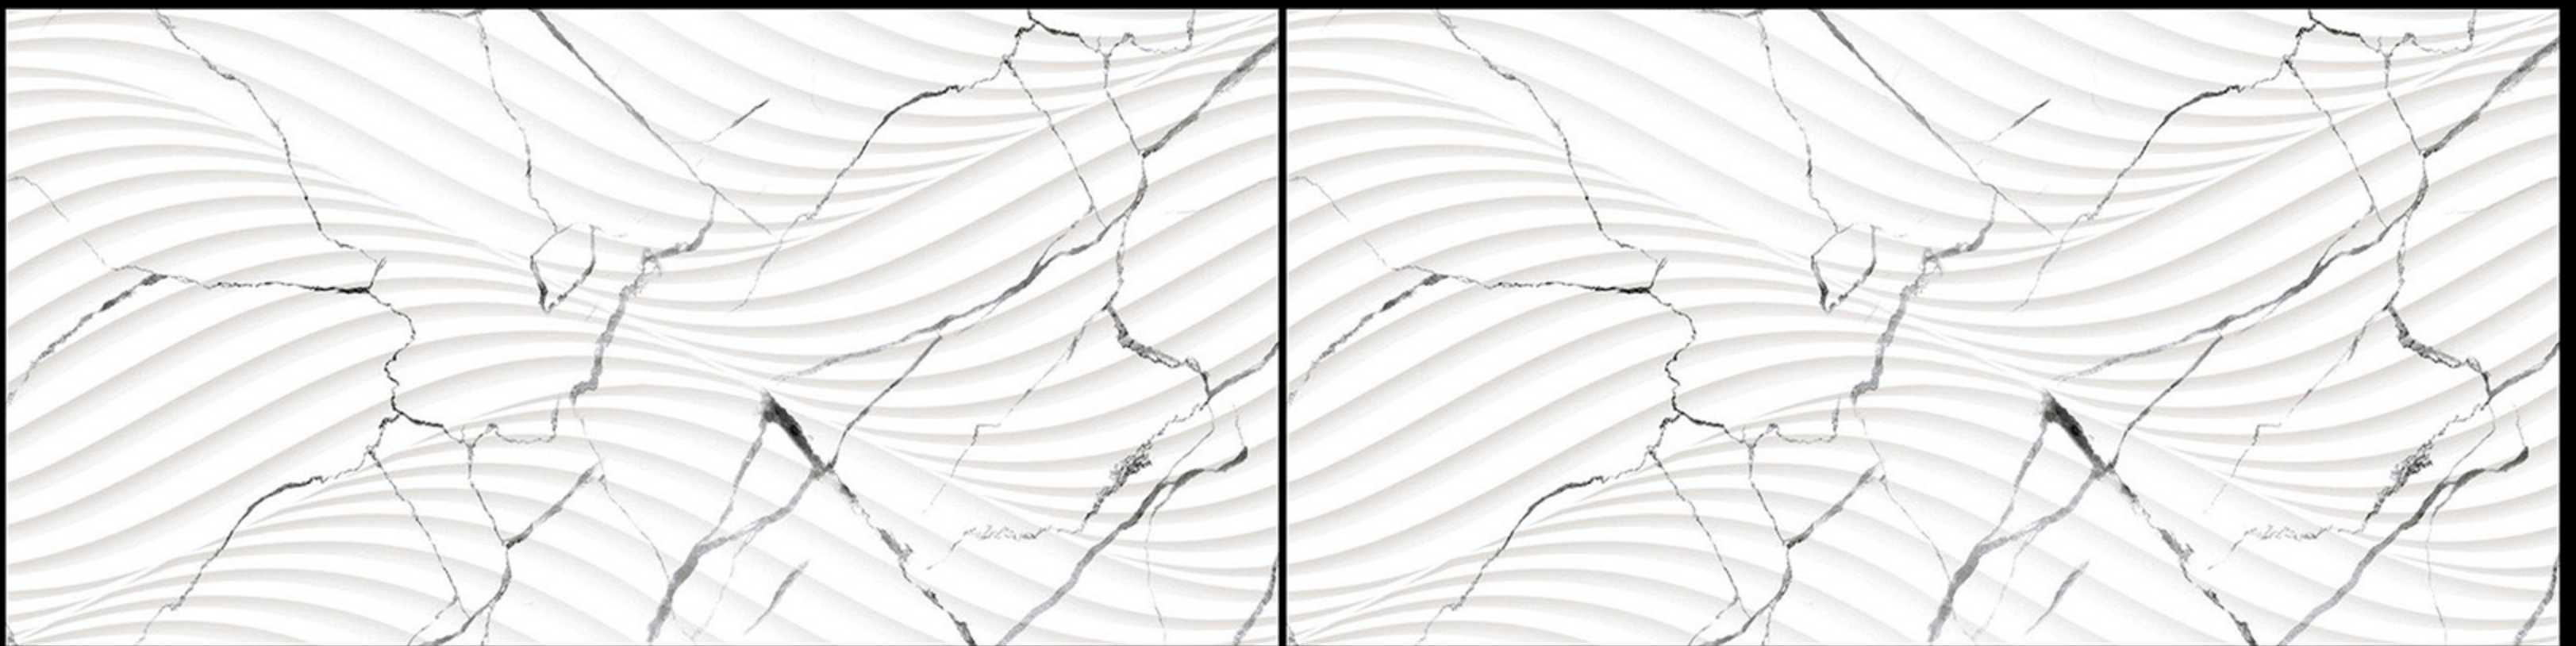

Super White Series

Glossy Finish
300 x 600 mm

Glossy Finish
300 x 600 mm

AC_0001

AC_0001

AC_0001

DIGITAL Wall Tiles

Glossy Finish
300 x 600 mm