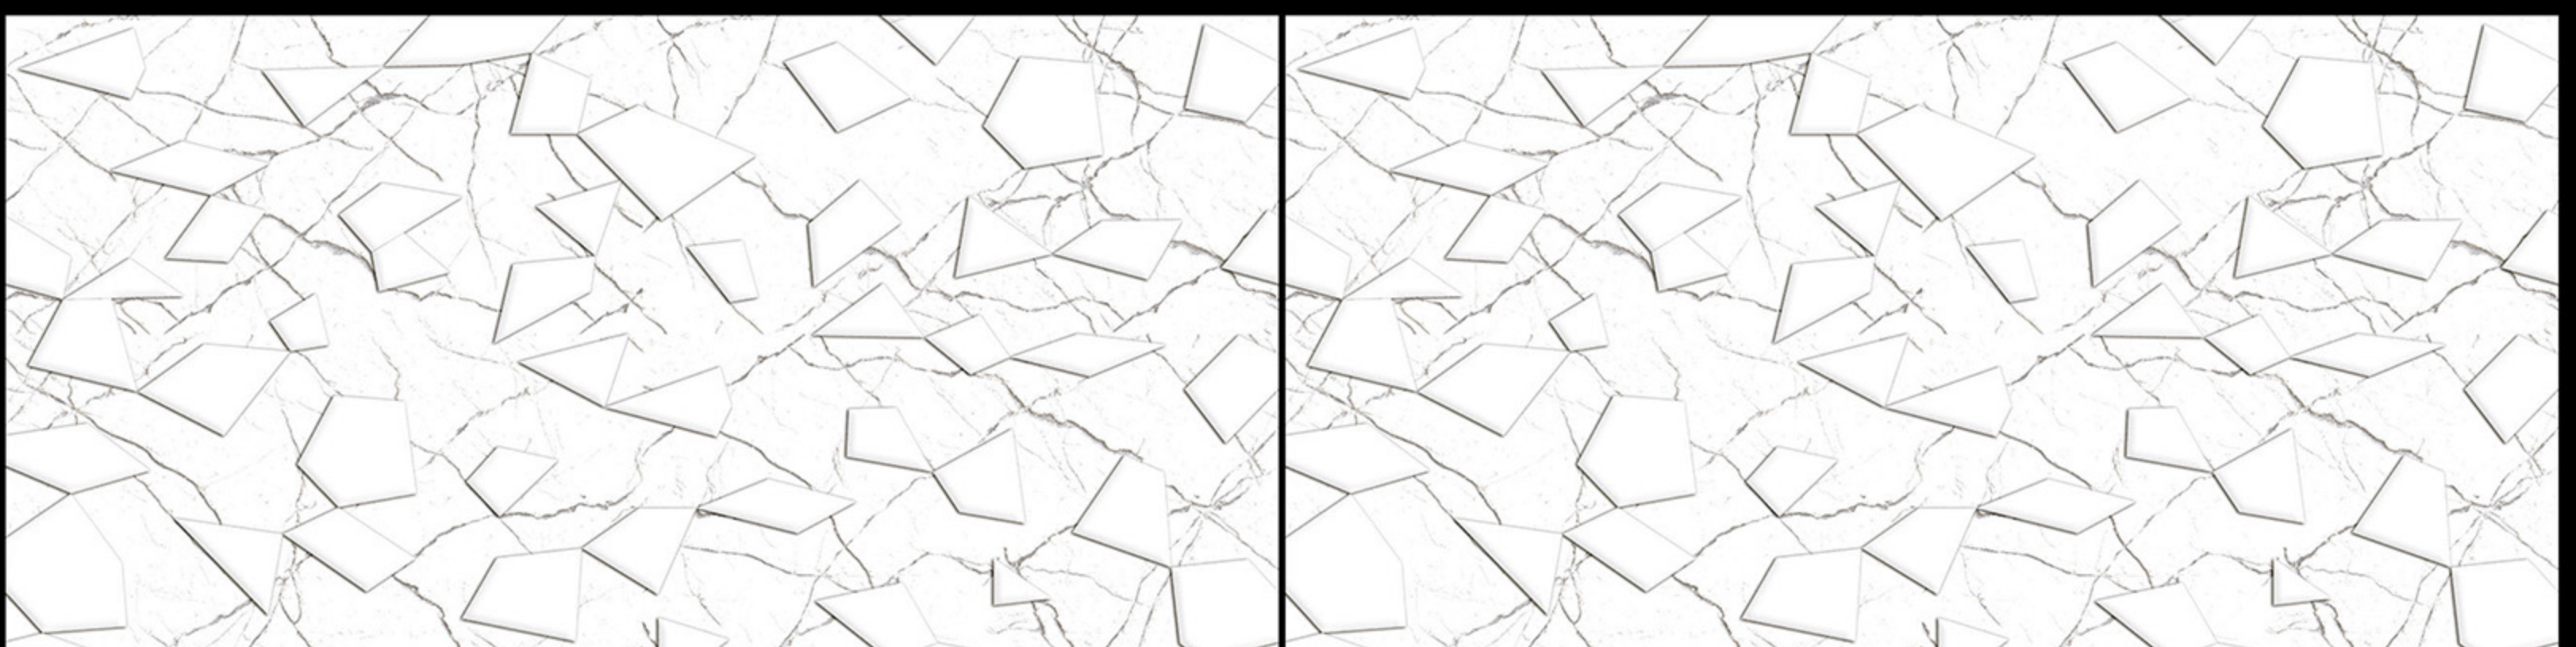

AC_0003

DIGITAL Wall Tiles