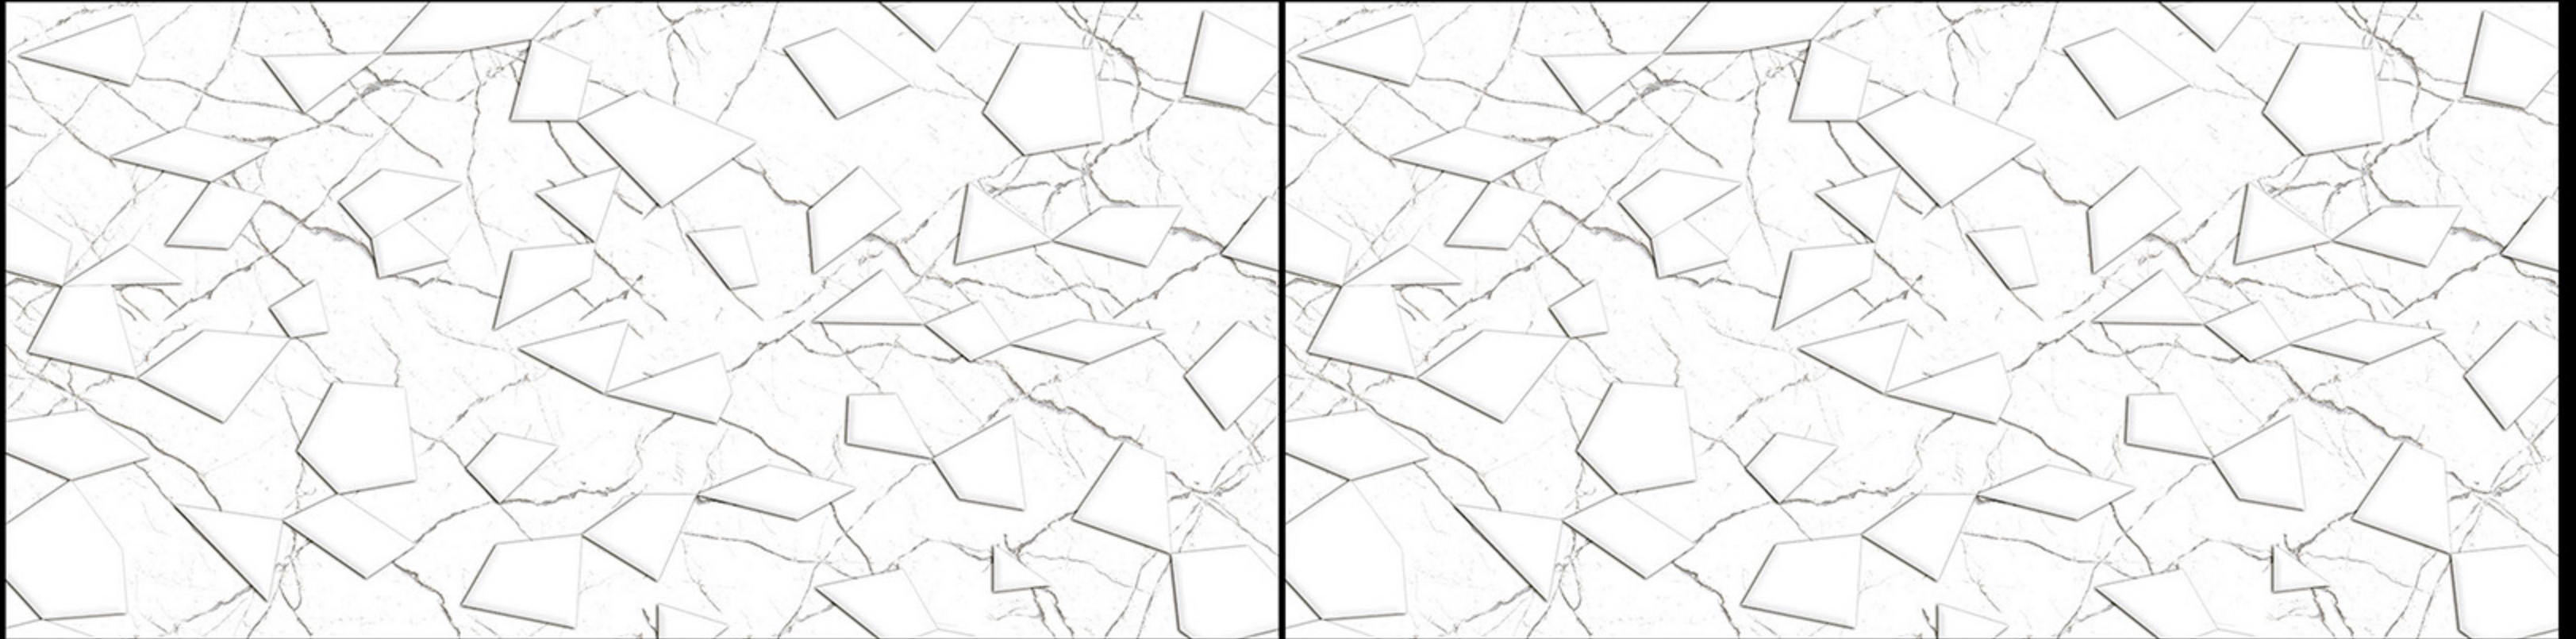

Glossy Finish
300 x 600 mm

AC_0003