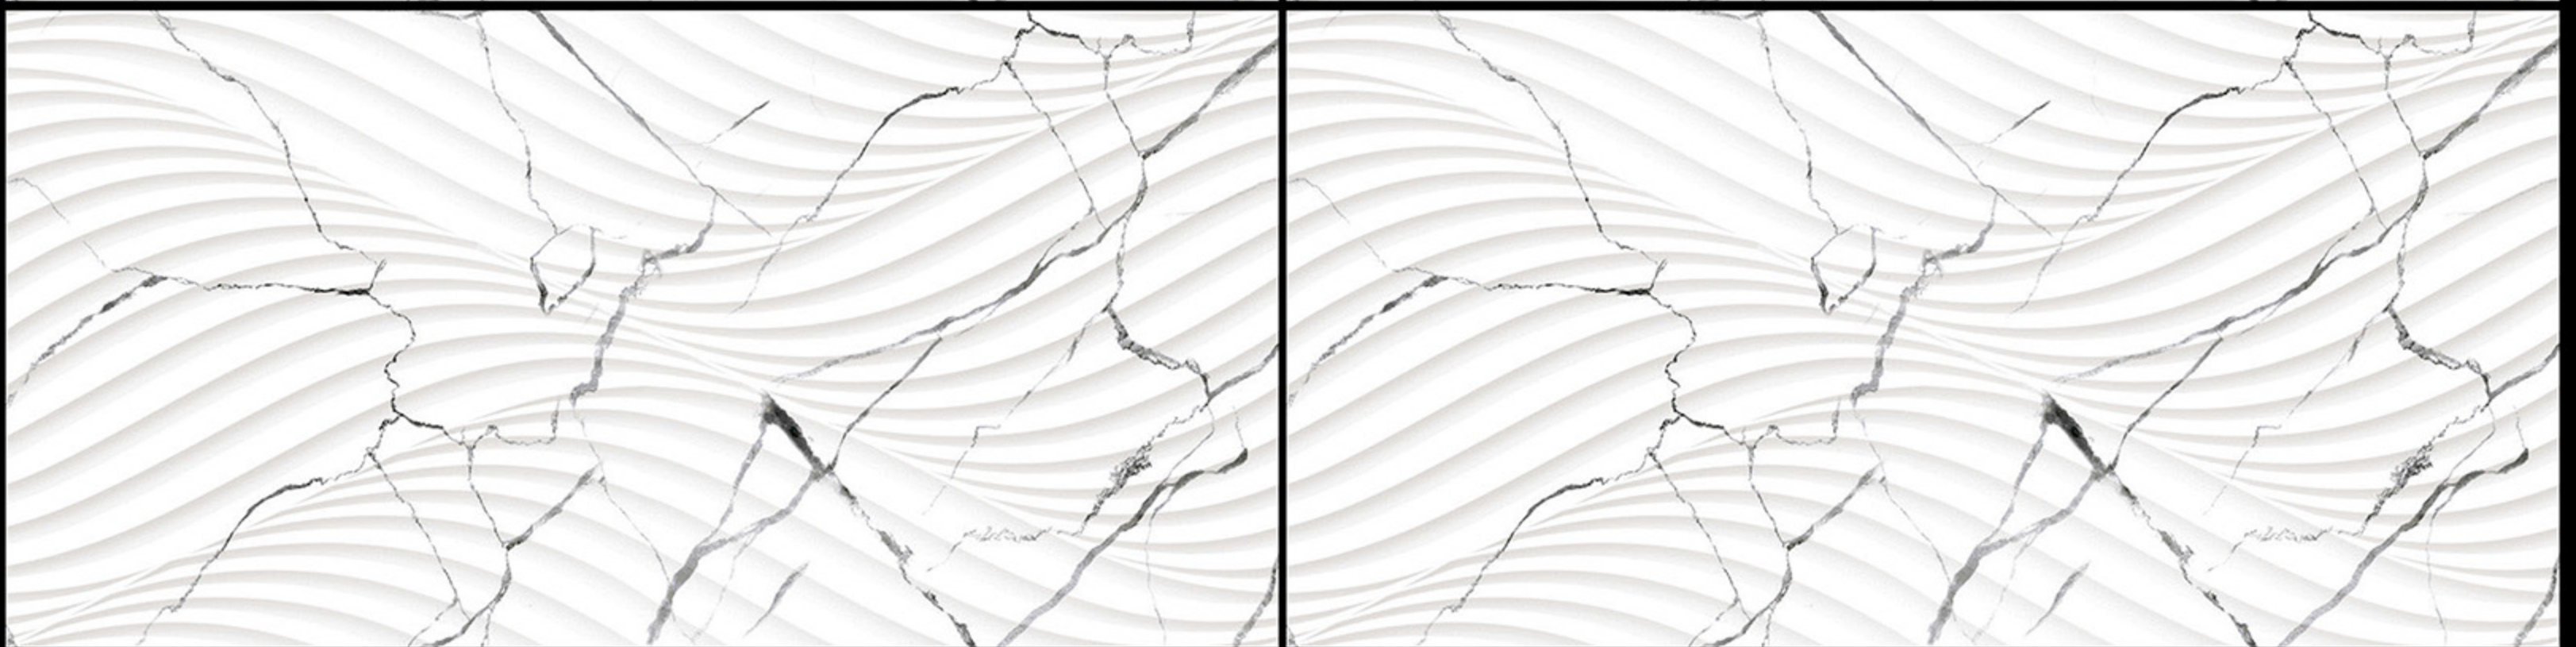

Super White Series

Glossy Finish
300 x 600 mm

Glossy Finish
300 x 600 mm

AC_0001

AC_0001

AC_0001

DIGITAL Wall Tiles

Glossy Finish
300 x 600 mm