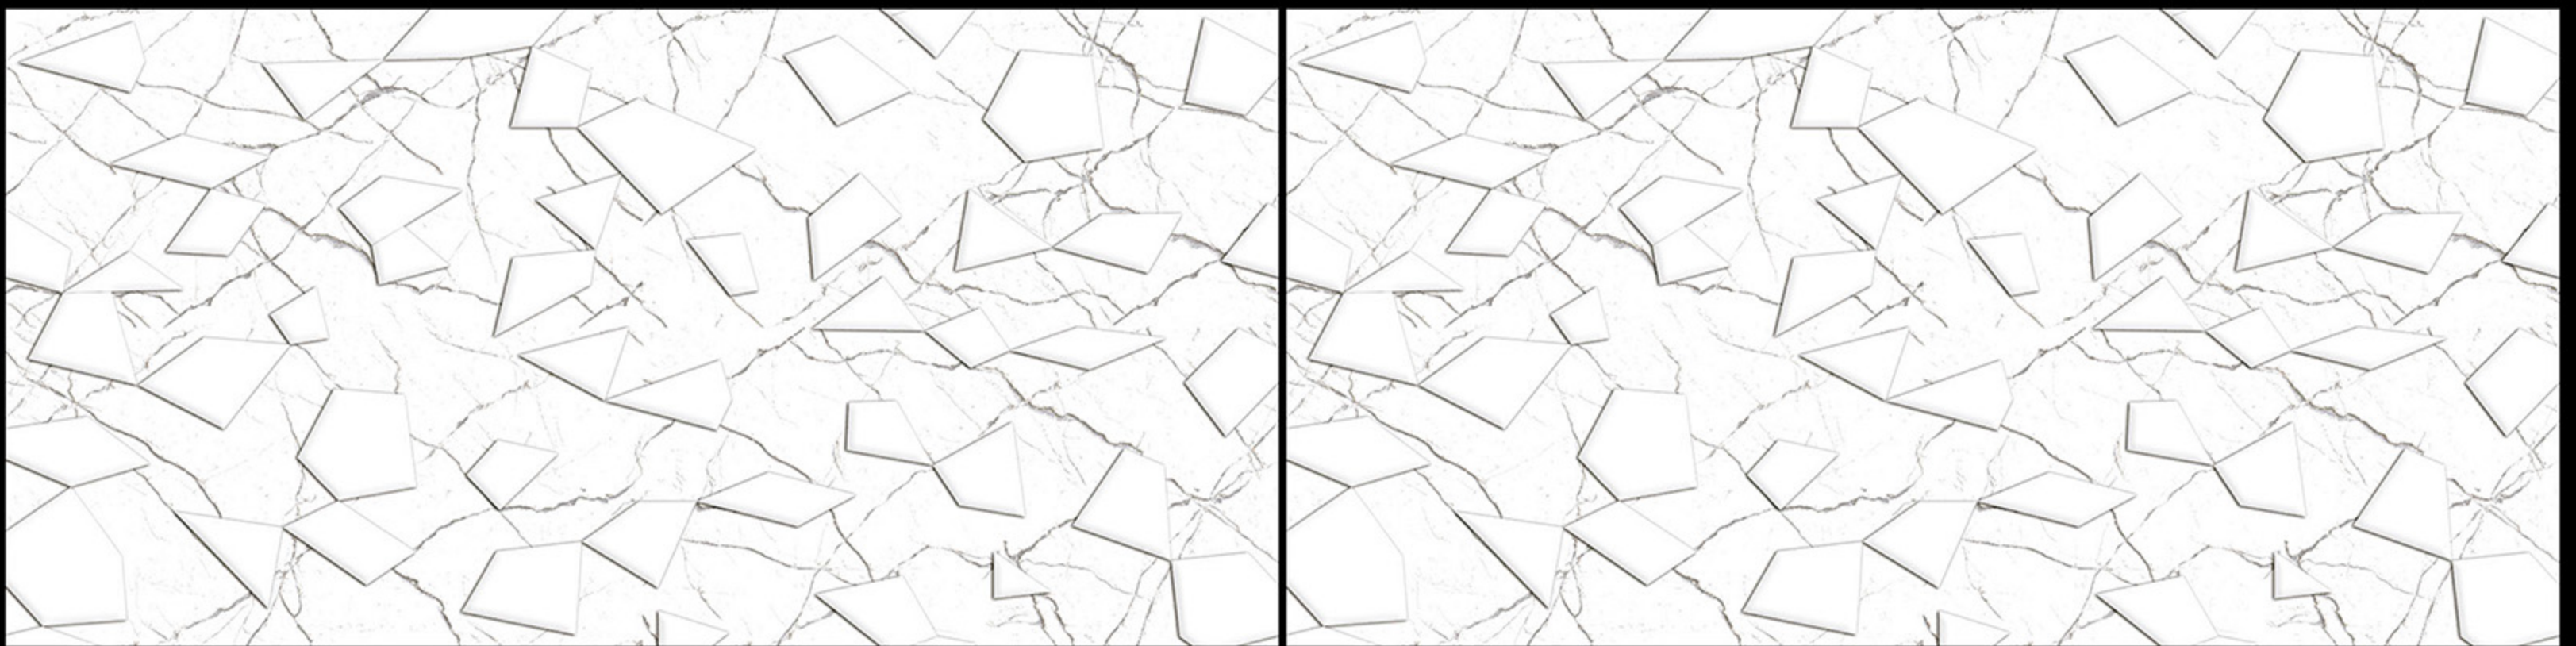

Glossy Finish
300 x 600 mm

AC_0003

AC_0003

AC_0003

DIGITAL Wall Tiles