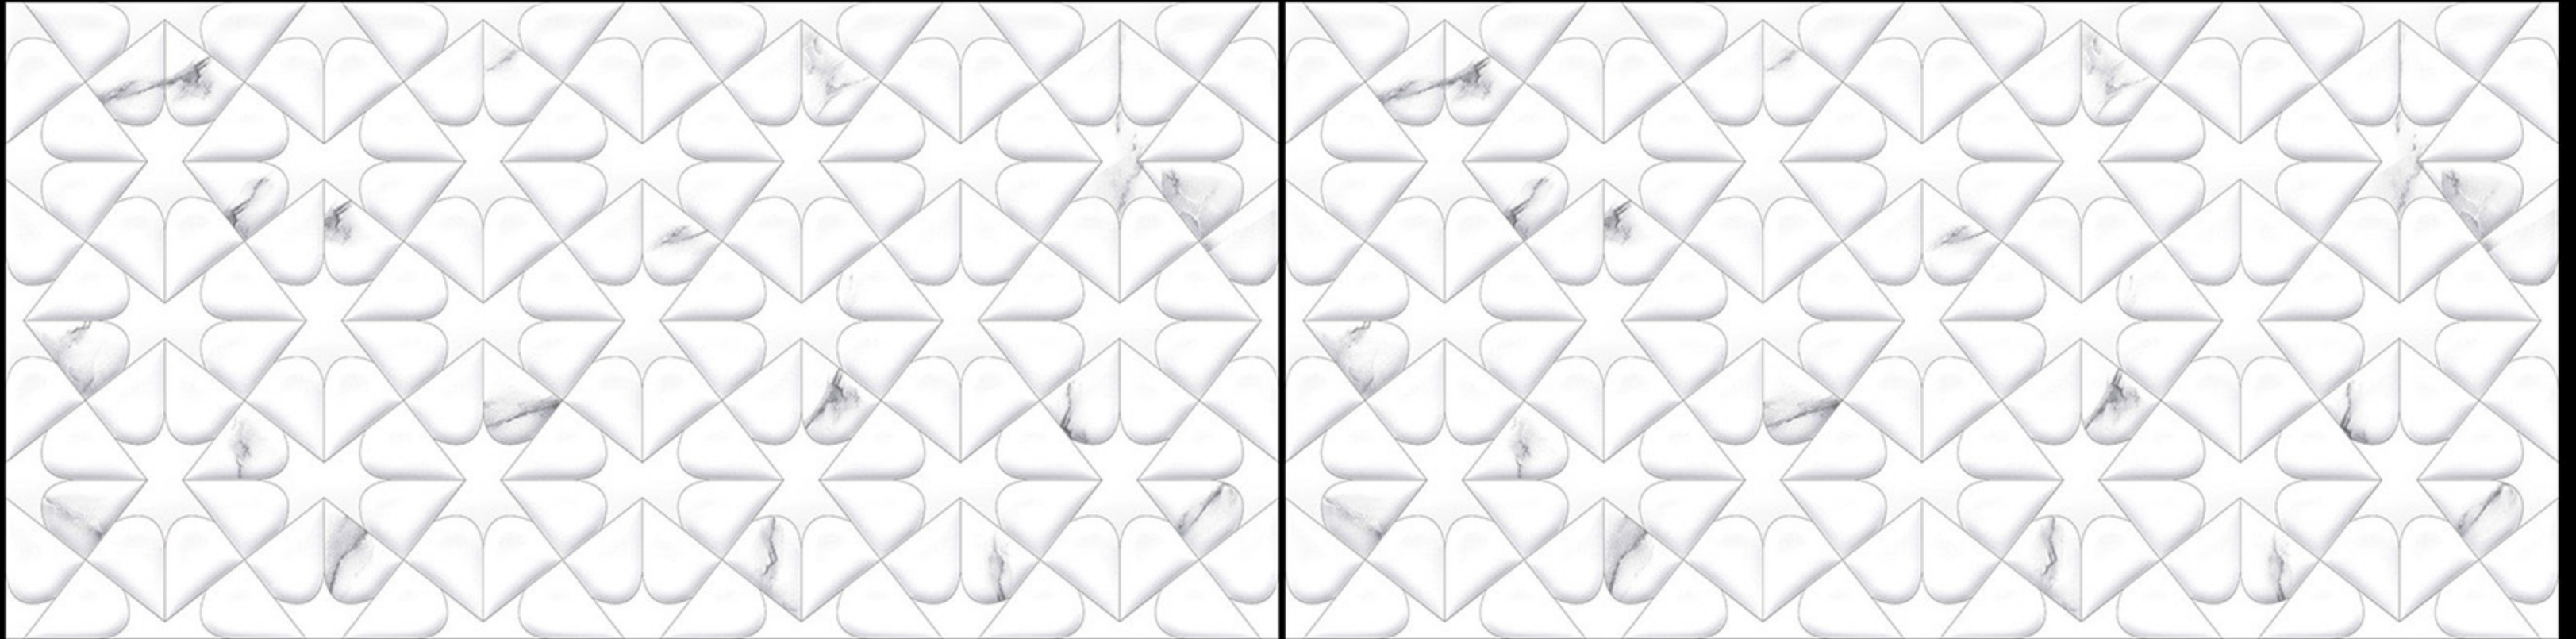

Super White Series

Glossy Finish
300 x 600 mm

Glossy Finish
300 x 600 mm

AC_0001

AC_0001

AC_0001

DIGITAL Wall Tiles

Glossy Finish
300 x 600 mm

AC_0002

AC_0002

AC_0002

DIGITAL Wall Tiles

Glossy Finish
300 x 600 mm

AC_0003

AC_0003

AC_0003

Glossy Finish
300 x 600 mm

AC_0012

AC_0012

AC_0012

DIGITAL Wall Tiles

The background features a series of thin, grey, wavy lines that create a sense of movement and depth. These lines are arranged in a way that they appear to flow and curve across the page. In the center, there is a solid dark grey circle with a thin white border. The overall aesthetic is clean, modern, and artistic.