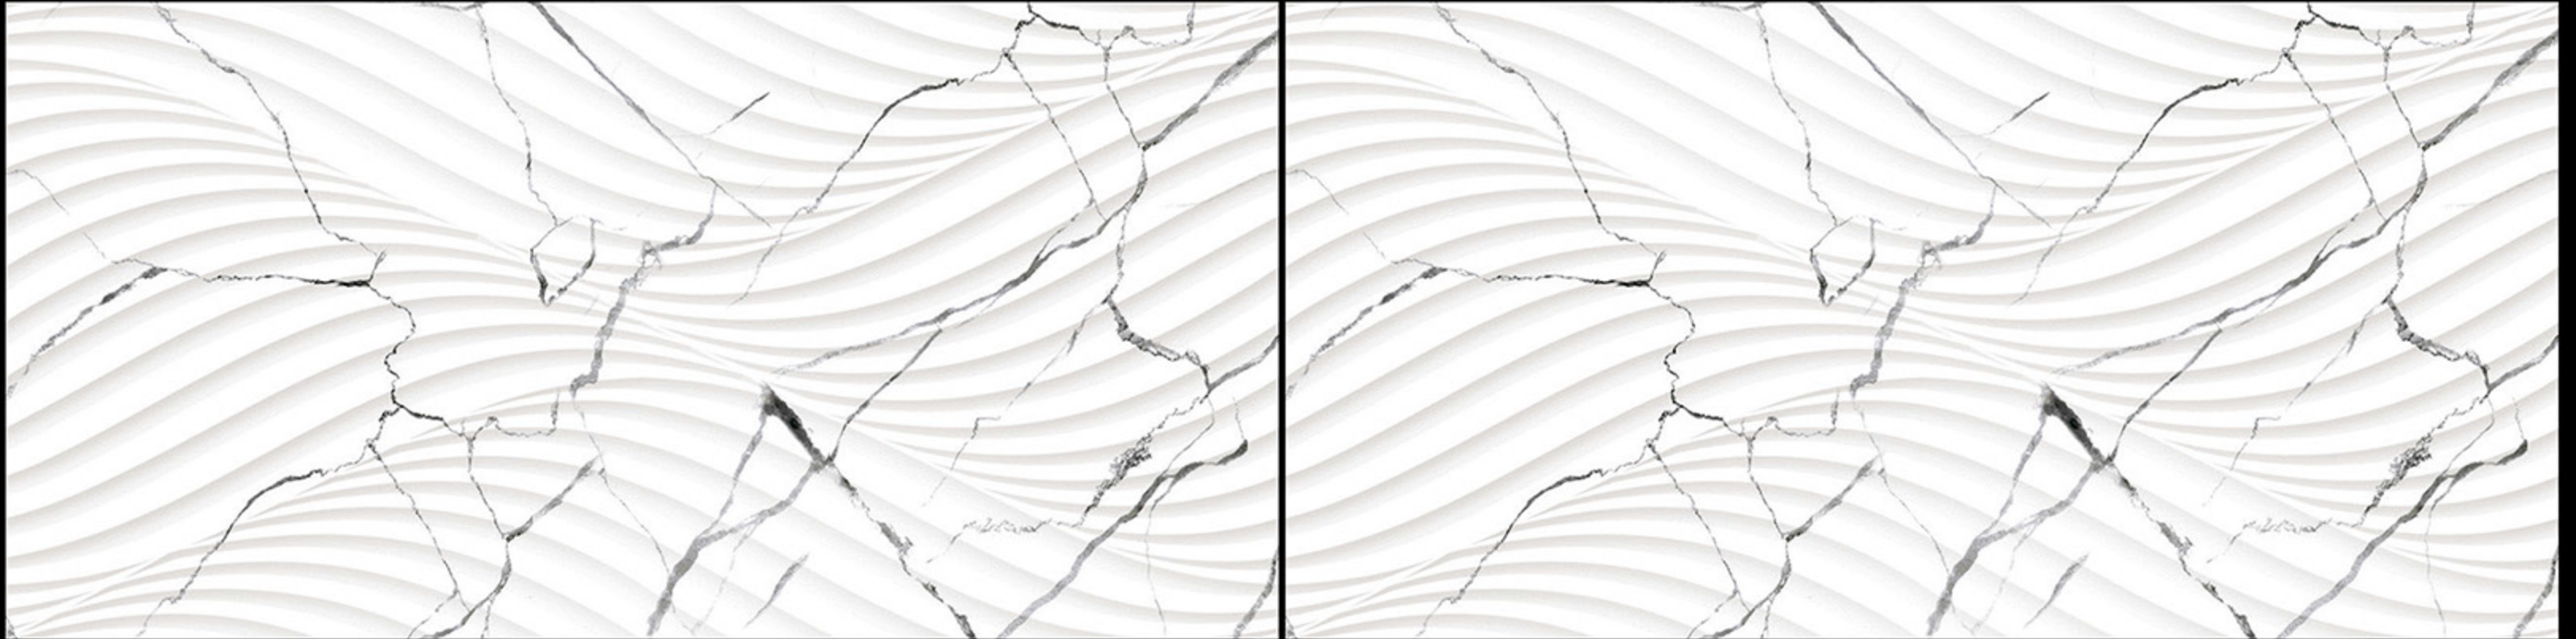

Super White Series

Glossy Finish
300 x 600 mm

Glossy Finish
300 x 600 mm

AC_0001

AC_0001

AC_0001

DIGITAL Wall Tiles

Glossy Finish
300 x 600 mm