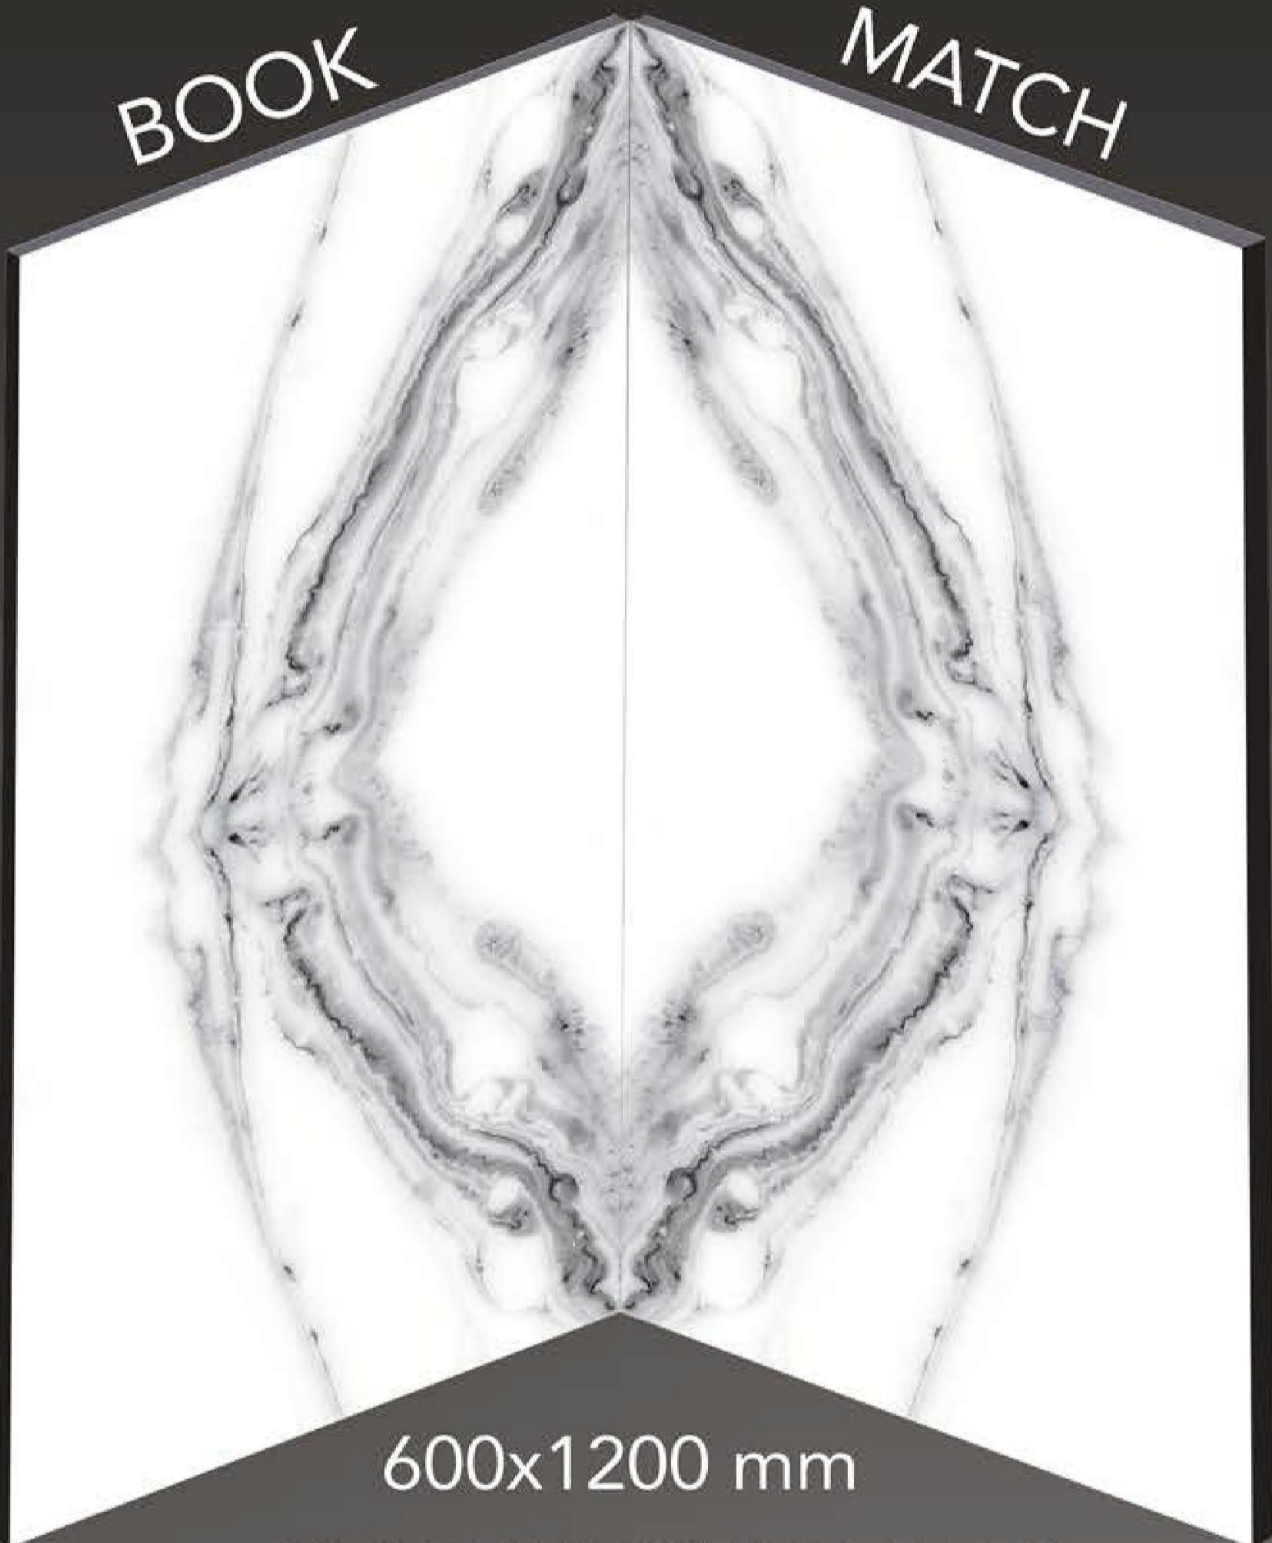

BOOK

MATCH

600x1200 mm

GLAZE VITRIFIED TILES