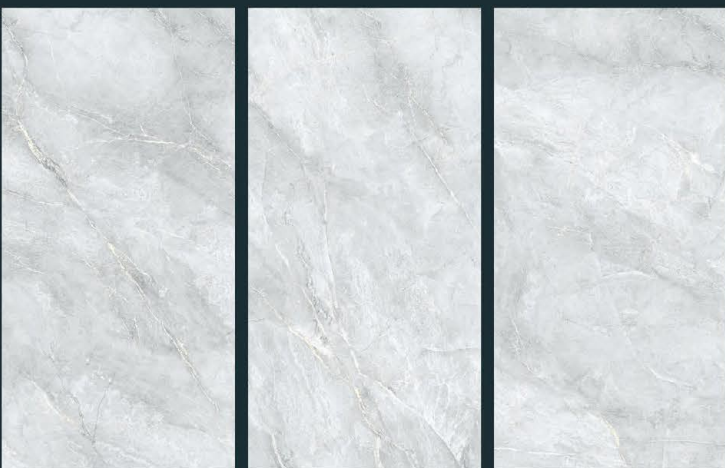

CR PICASO WHITE

Size :
600 X 1200 MM

Finish :
Carving

Random :
4