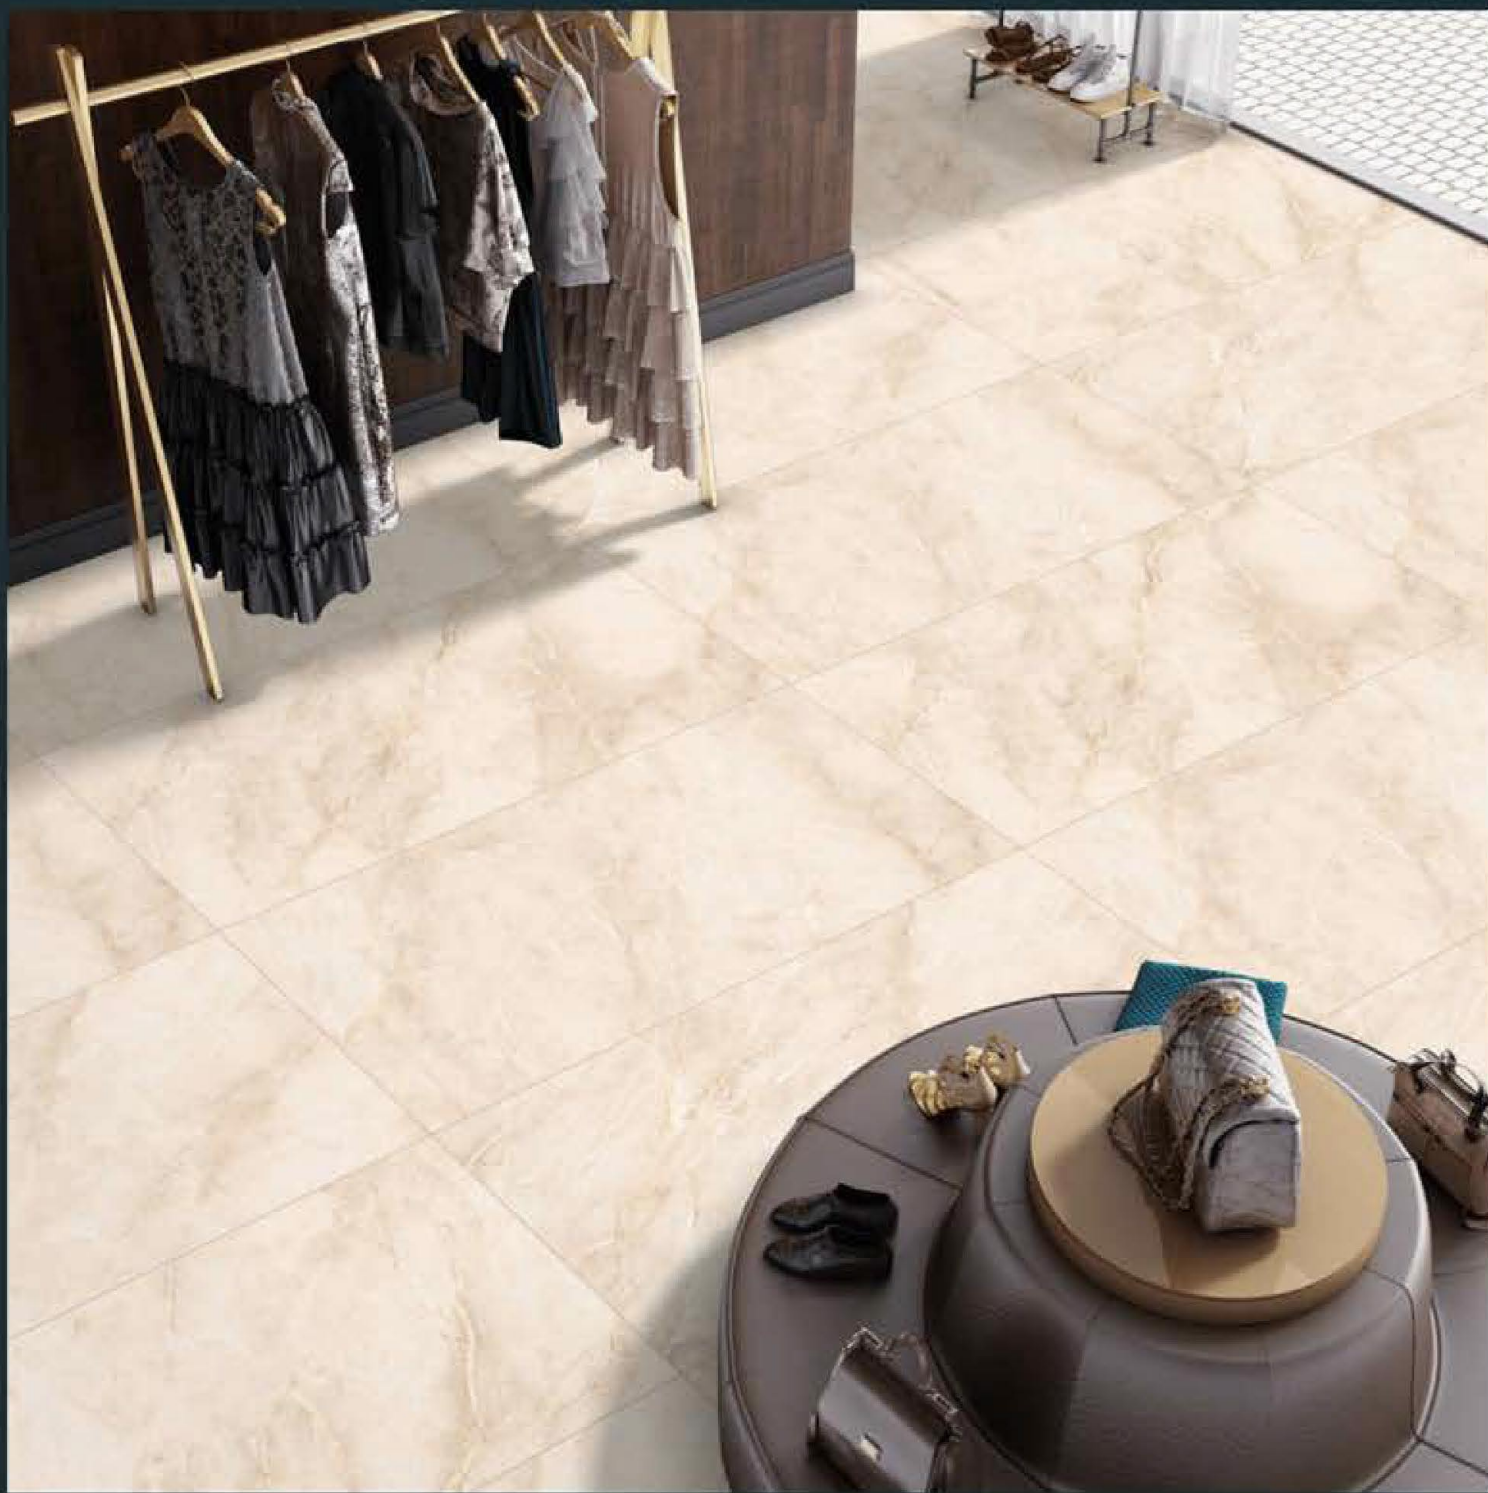

CR PICASO BEIGE

Size :
600 X 1200 MM

Finish :
Carving

Random :
4